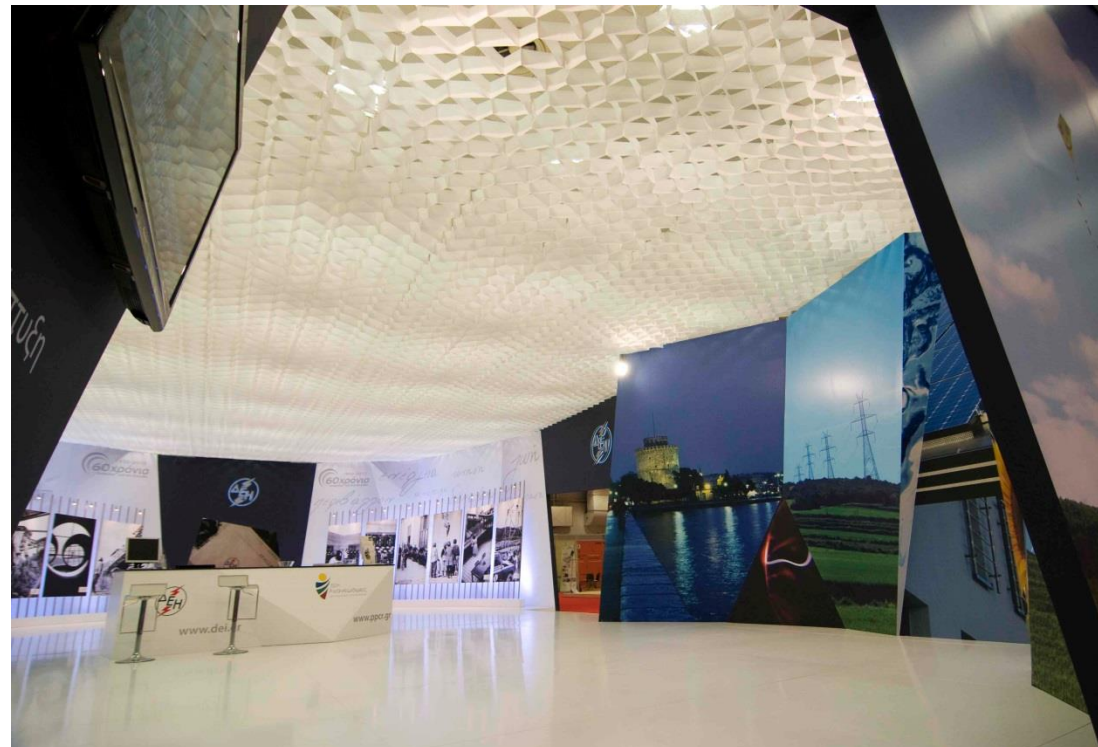

Honeycomb

Потолок-сота высотой 4-8-16 см
Высота может быть до 32 см.

В белом цвете
от **40,12**
евро/м2
В цветном – от
67,5 евро/м2
При
увеличении
высоты –
стоимость
увеличивается
пропорциональ
но