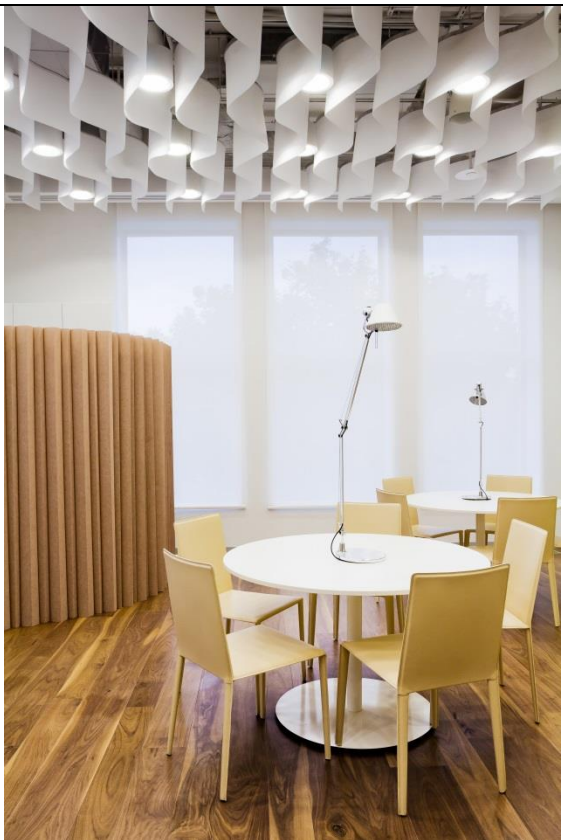

DropStripe