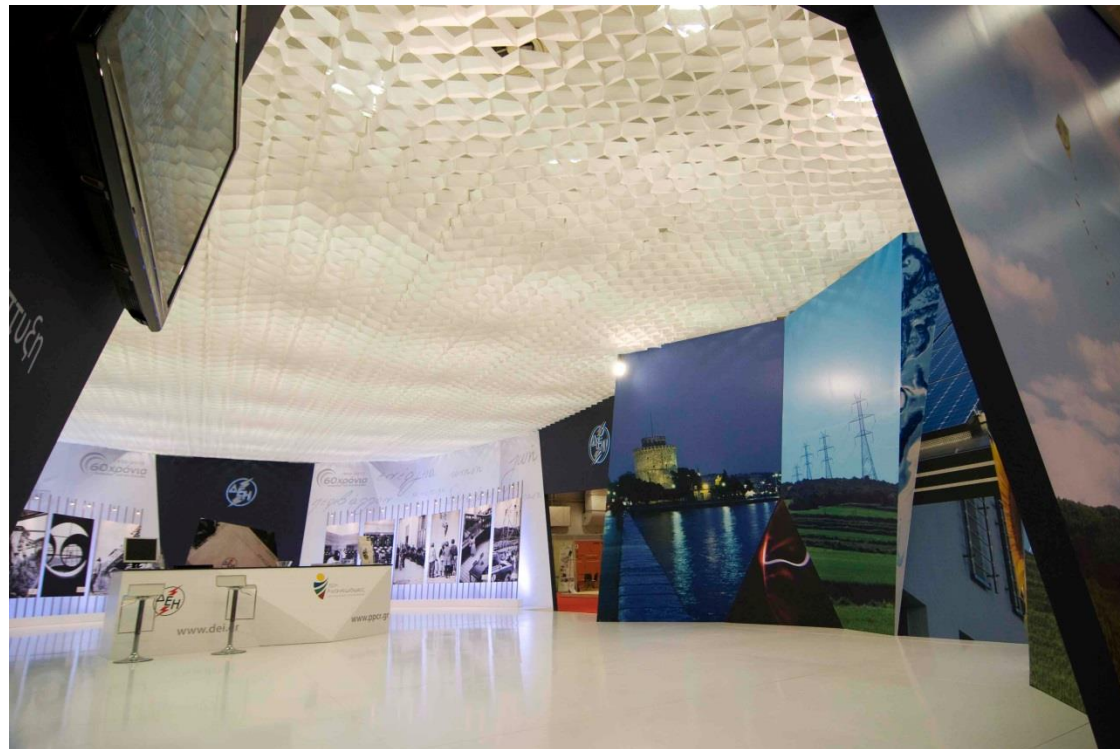

Honeycomb

Потолок-сота высотой 4-8-16 см
Высота может быть до 32 см.

В белом цвете
от 38 евро/м2
В цветном –
от 64евро/м2
При
увеличении
высоты –
стоимость
увеличиваетс
пропорциона
льно