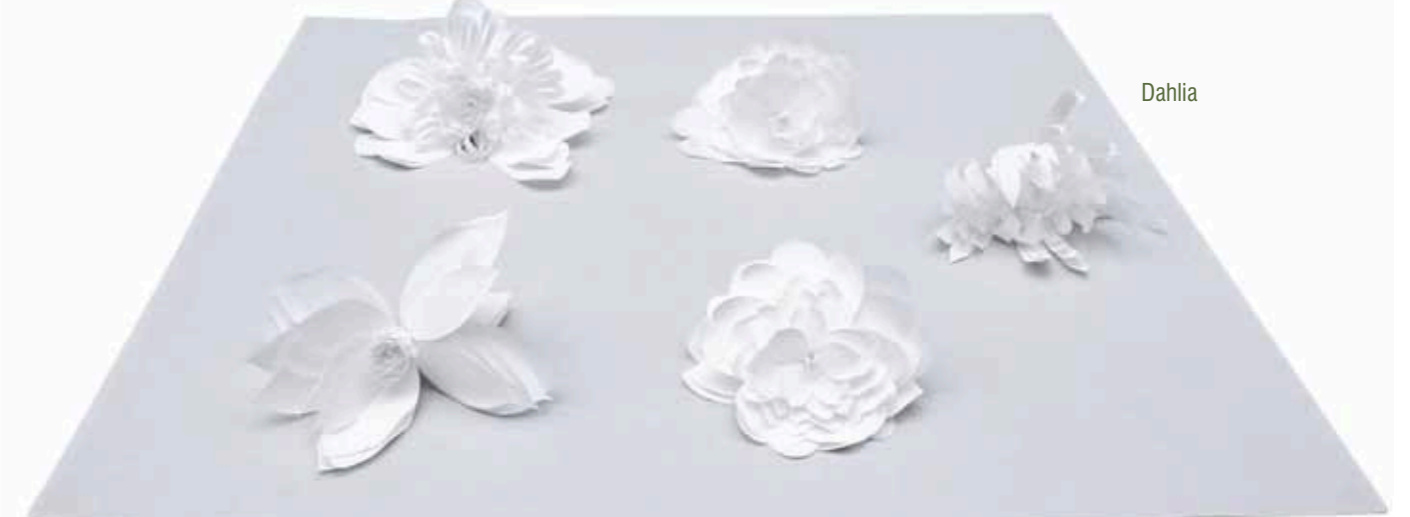

FLOWERS

Fleurs en Drop Paper sur tige 15 cm de diam.

Flower made of Drop Paper on stem, 15 cm diam.

Rose et Dahlia

Élébore

Élébore

Camélia

Dahlia