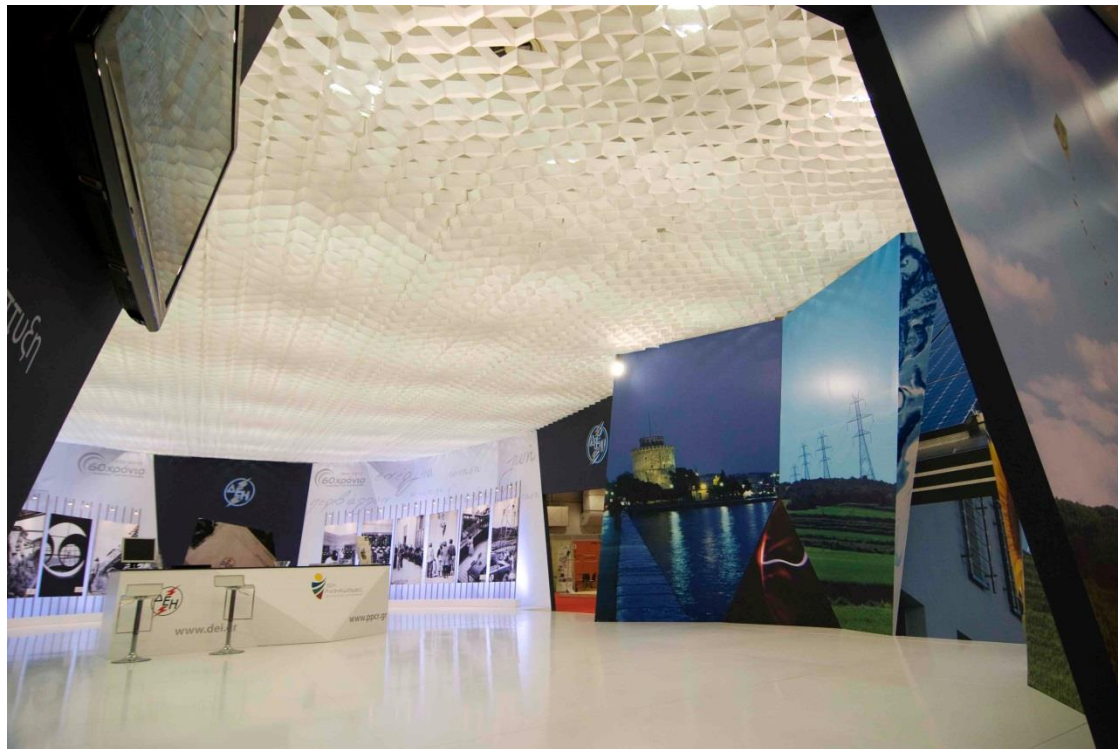

Honeycomb

Потолок-сота высотой 4-8-16 см
Высота может быть до 32 см.

В белом цвете
от 38 евро/м2
В цветном –
от 64 евро/м2
При
увеличении
высоты –
стоимость
увеличивается
пропорциона
льно